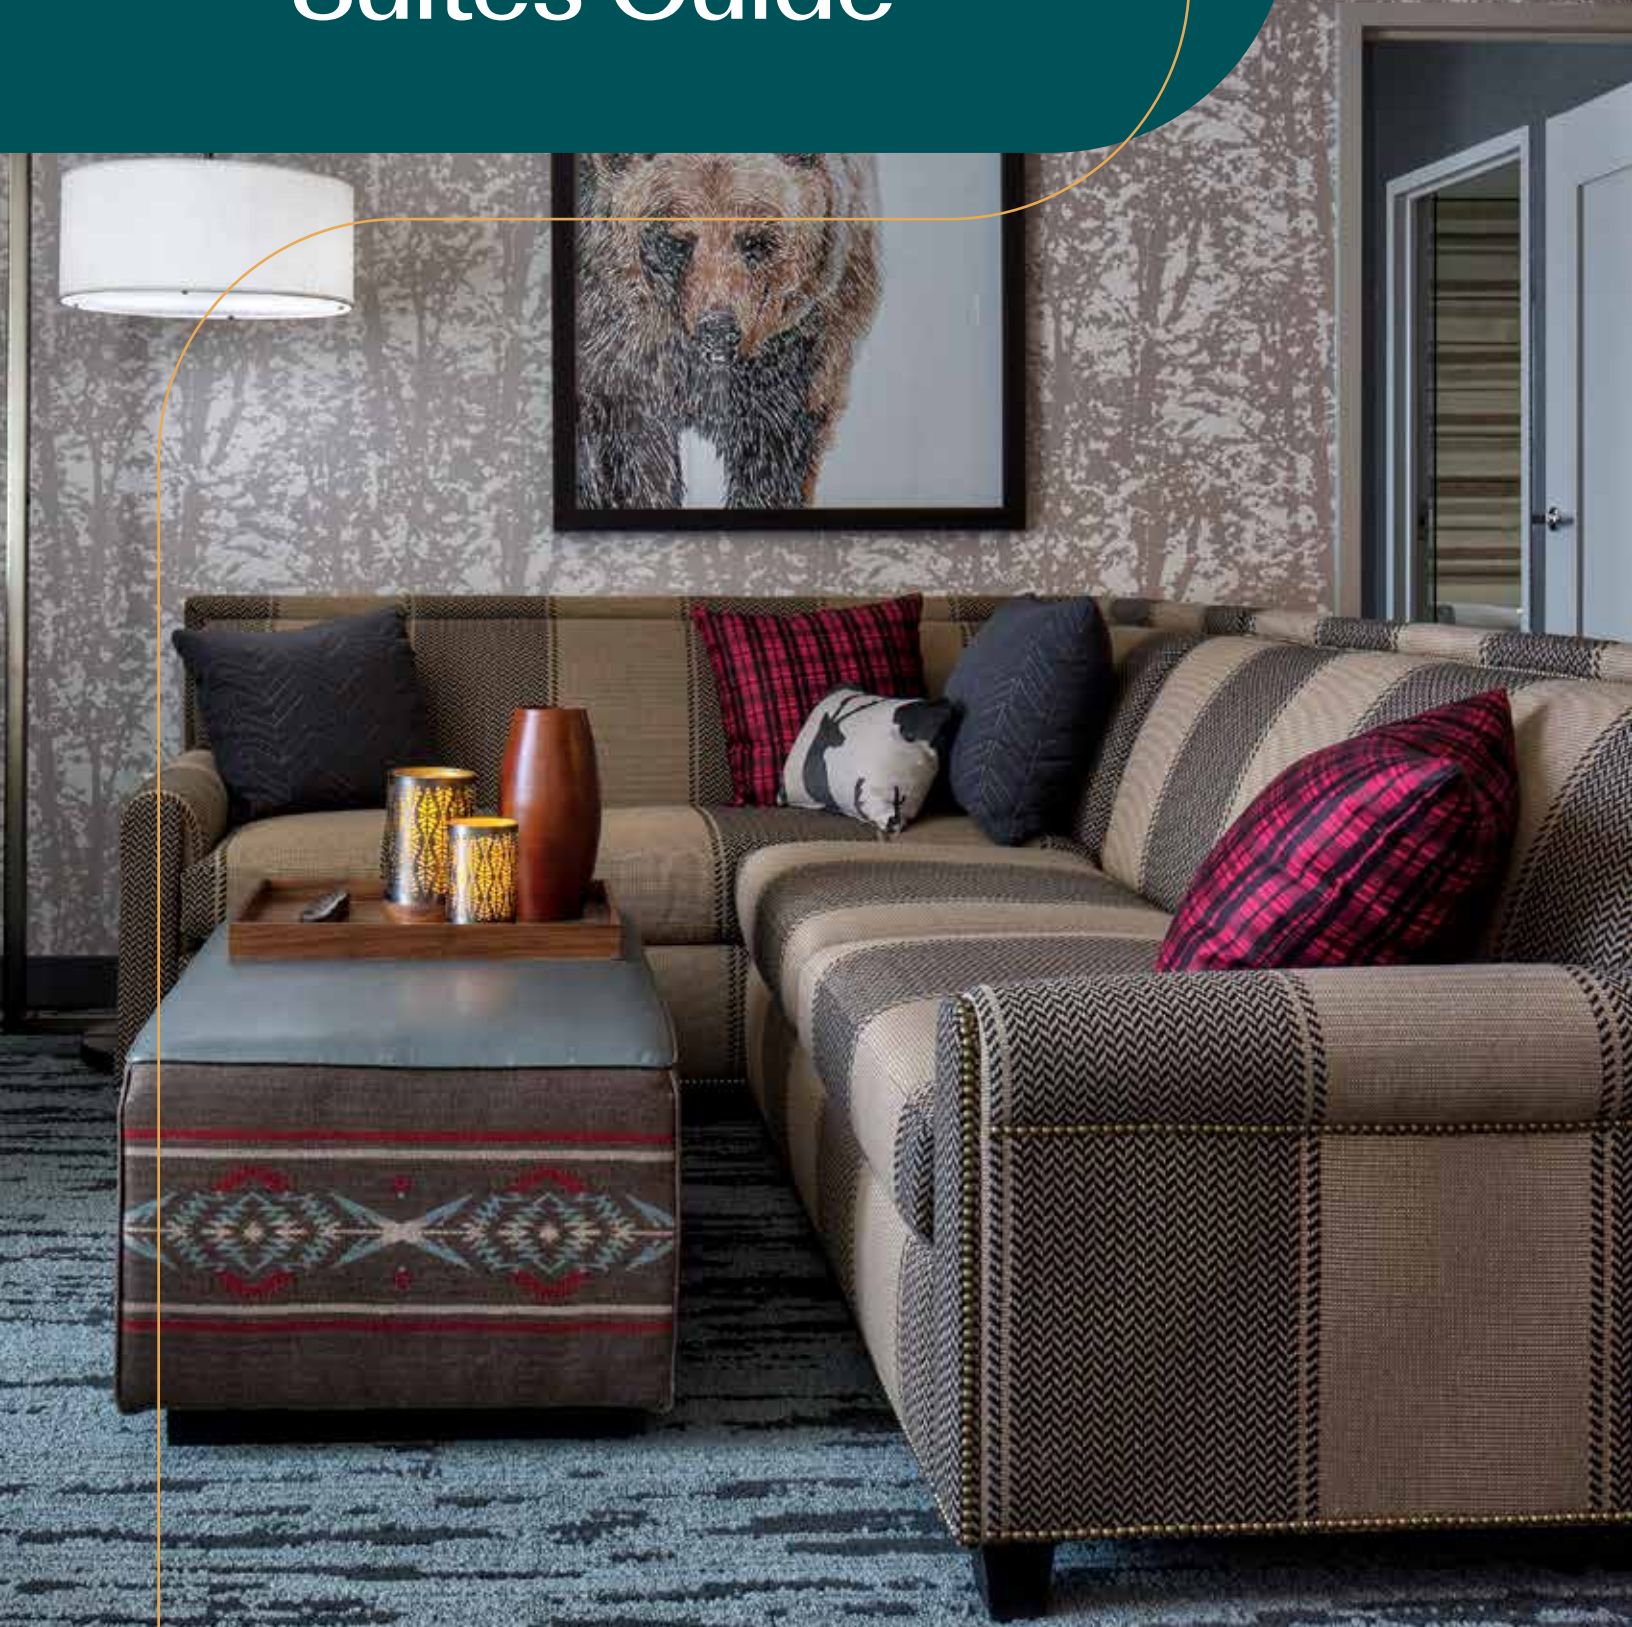

Guest Rooms & Suites Guide